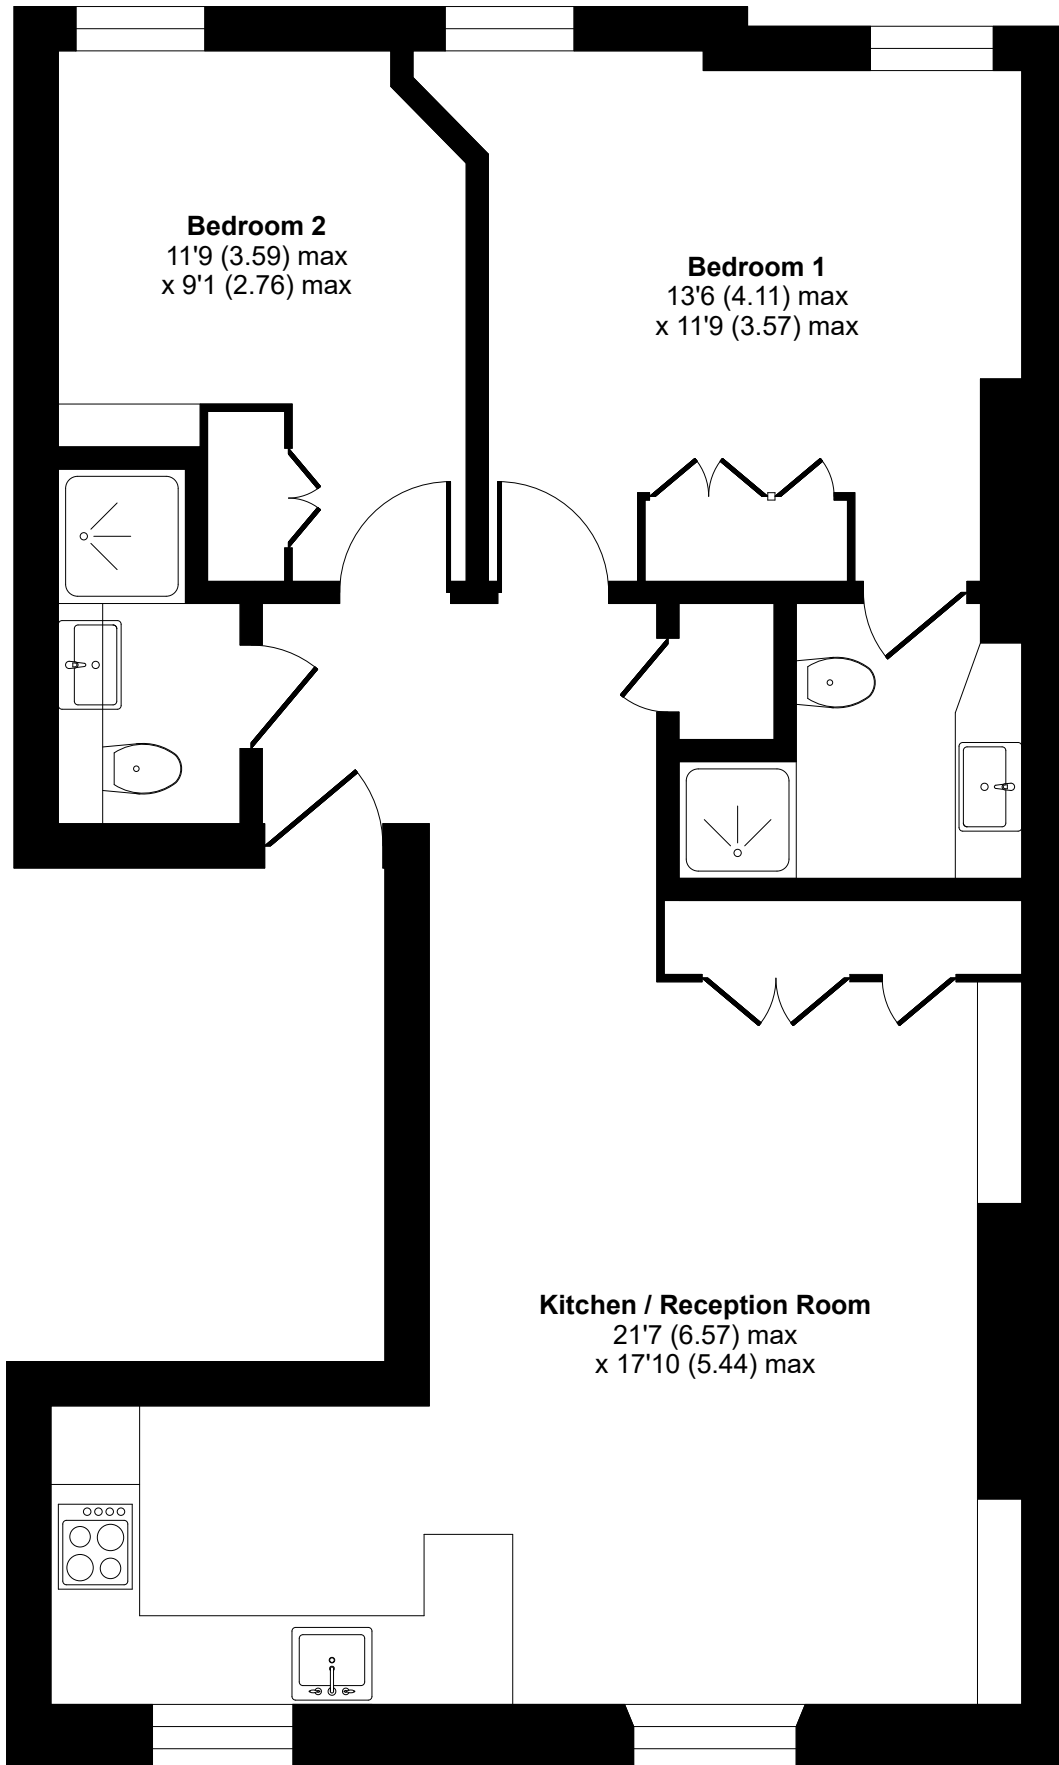

# Addison Gardens, London, W14

Approximate Area = 677 sq ft / 62.8 sq m

For identification only - Not to scale

## SECOND FLOOR