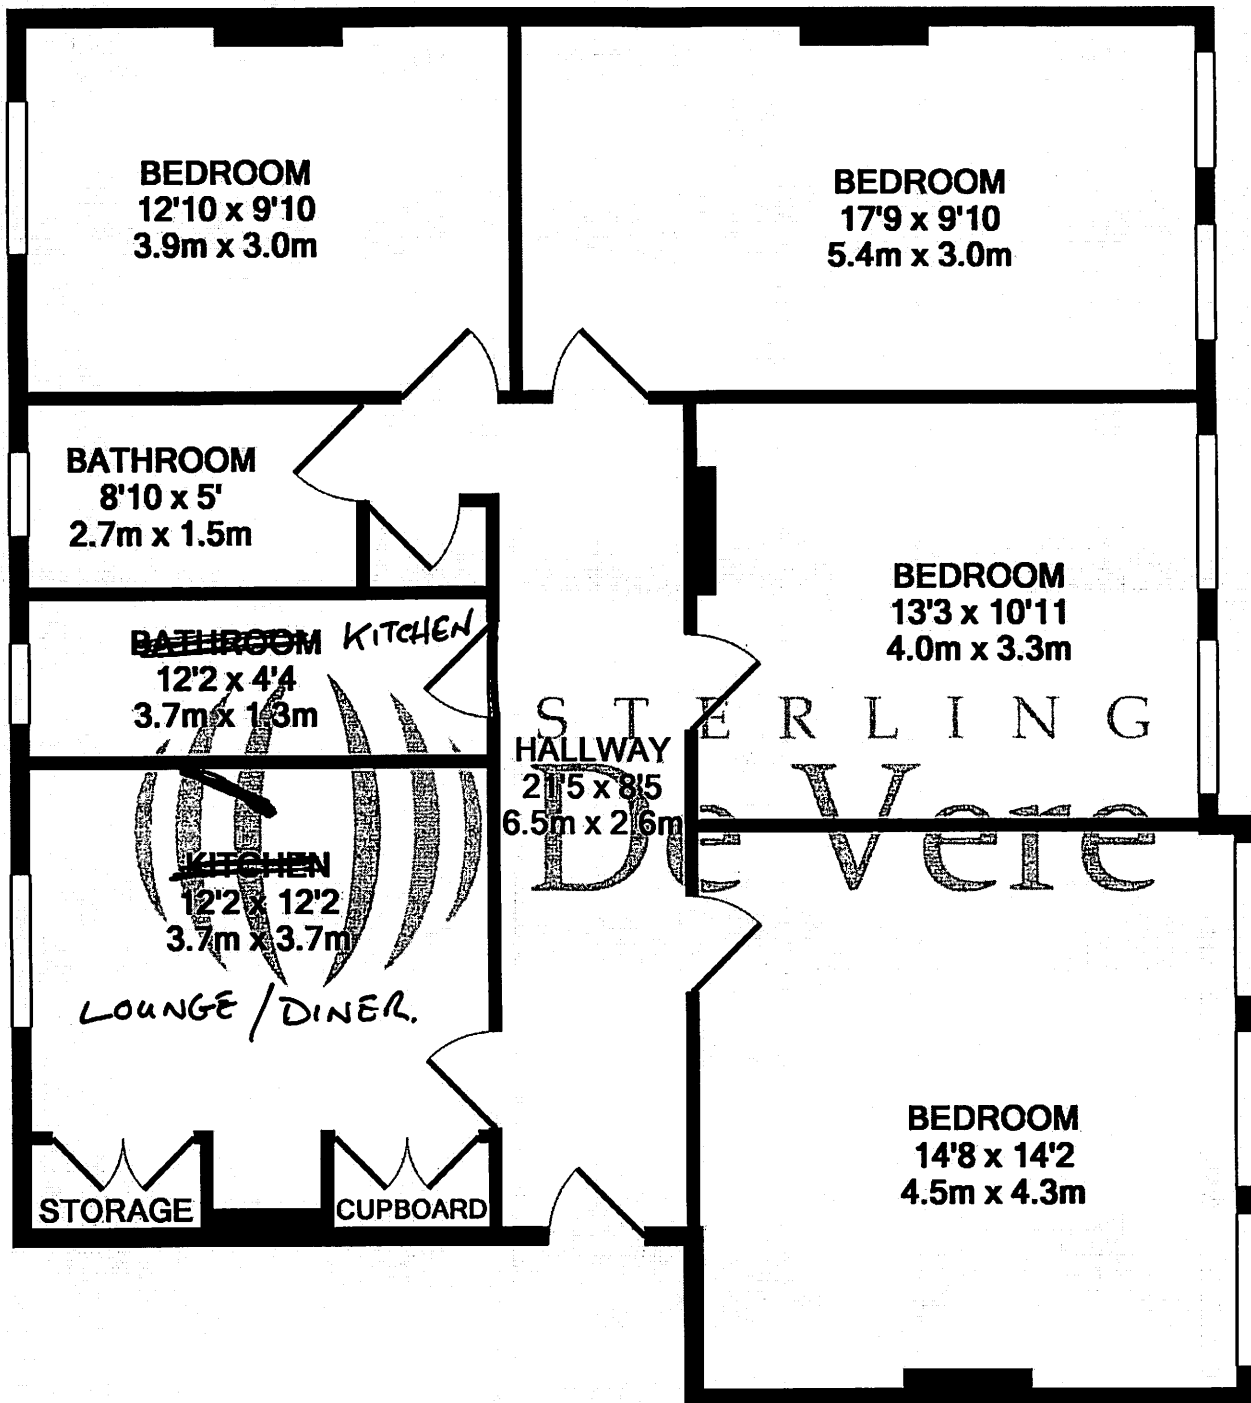

10 VICTORIA MANSIONS

TOTAL APPROX. FLOOR AREA 1012 SQ.FT. (94.1 SQ.M.)

Whilst every attempt has been made to ensure the accuracy of the floor plan contained here, measurements of doors, windows, rooms and any other items are approximate and no responsibility is taken for any error, omission, or mis-statement. This plan is for illustrative purposes only and should be used as such by any prospective purchaser. The services, systems and appliances shown have not been tested and no guarantee as to their operability or efficiency can be given

Made with Metropix ©2014