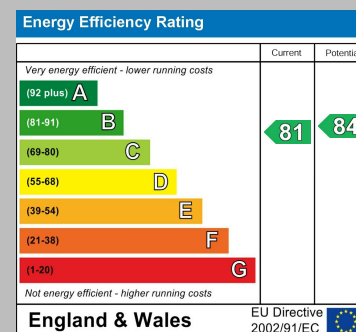

Madrid Road

£12,500 Per Month

Local Authority
 Richmond

Council Tax Band
 H

Directions

Agents Note: Whilst every care has been taken to prepare these particulars, they are for guidance purposes only. All measurements are approximate and are for general guidance purposes only and whilst every care has been taken to ensure their accuracy, they should not be relied upon and potential buyers/tenants are advised to recheck the measurements