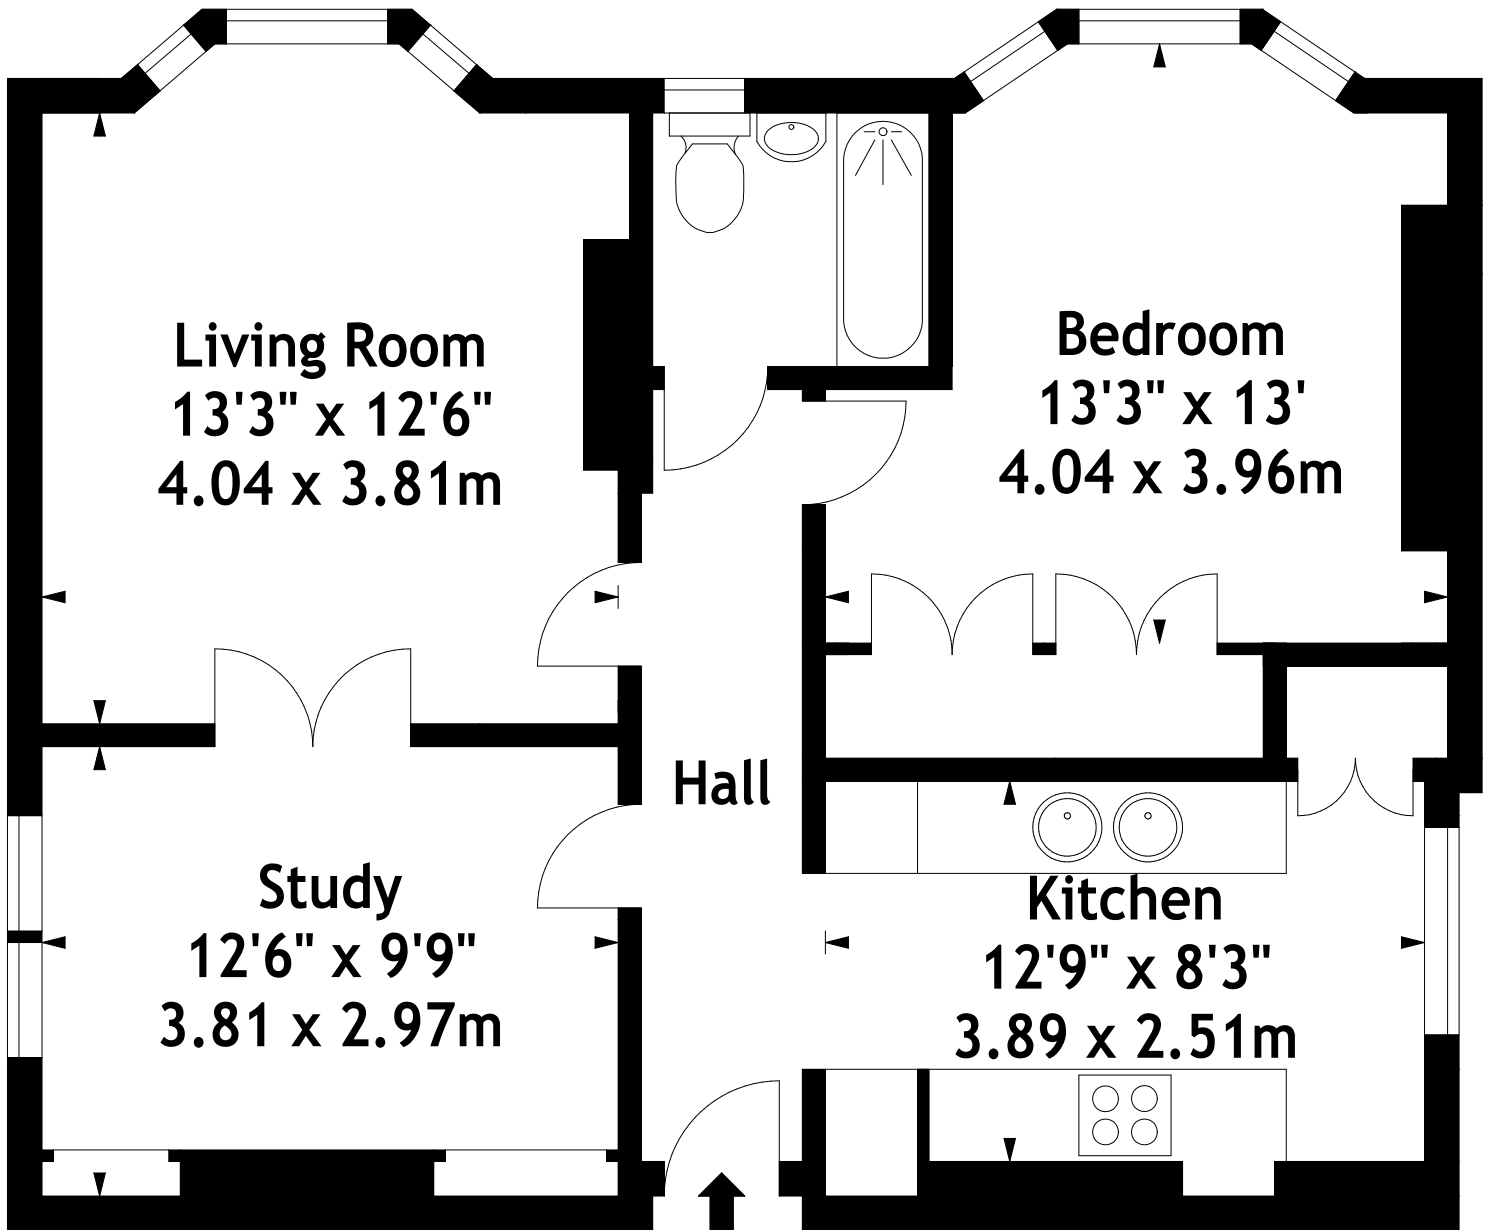

Elm Park Mansions,
Chelsea, SW10
Approx. Gross Internal Area
717 Sq Ft - 66.61 Sq M

Measured in accordance with RICS guidelines. Every attempt is made to ensure accuracy, however all measurements are approximate. This floor plan is for illustrative purposes only and is not to scale.