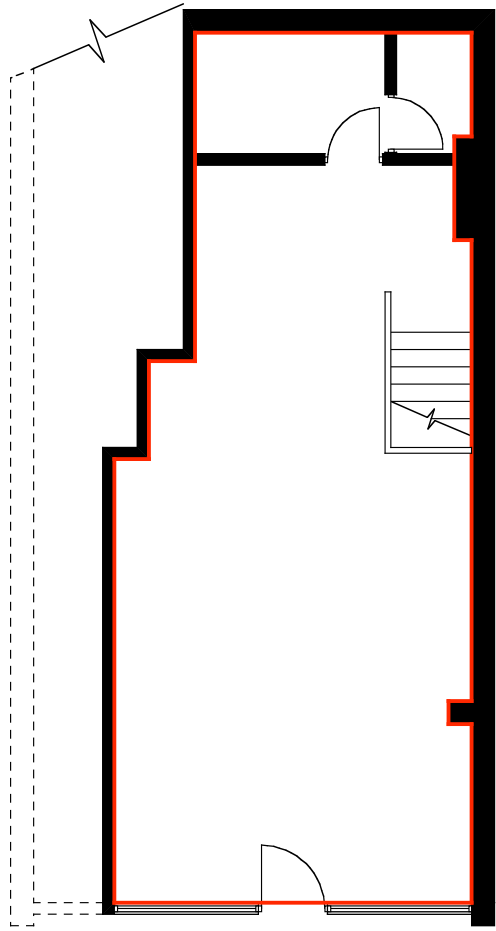

72 Shepherds Bush  
London  
W6 7PH

Ground Floor

OS Map extract Crown Copyright  
Metric Scale 1 : 1250

Location at Ground Floor Level