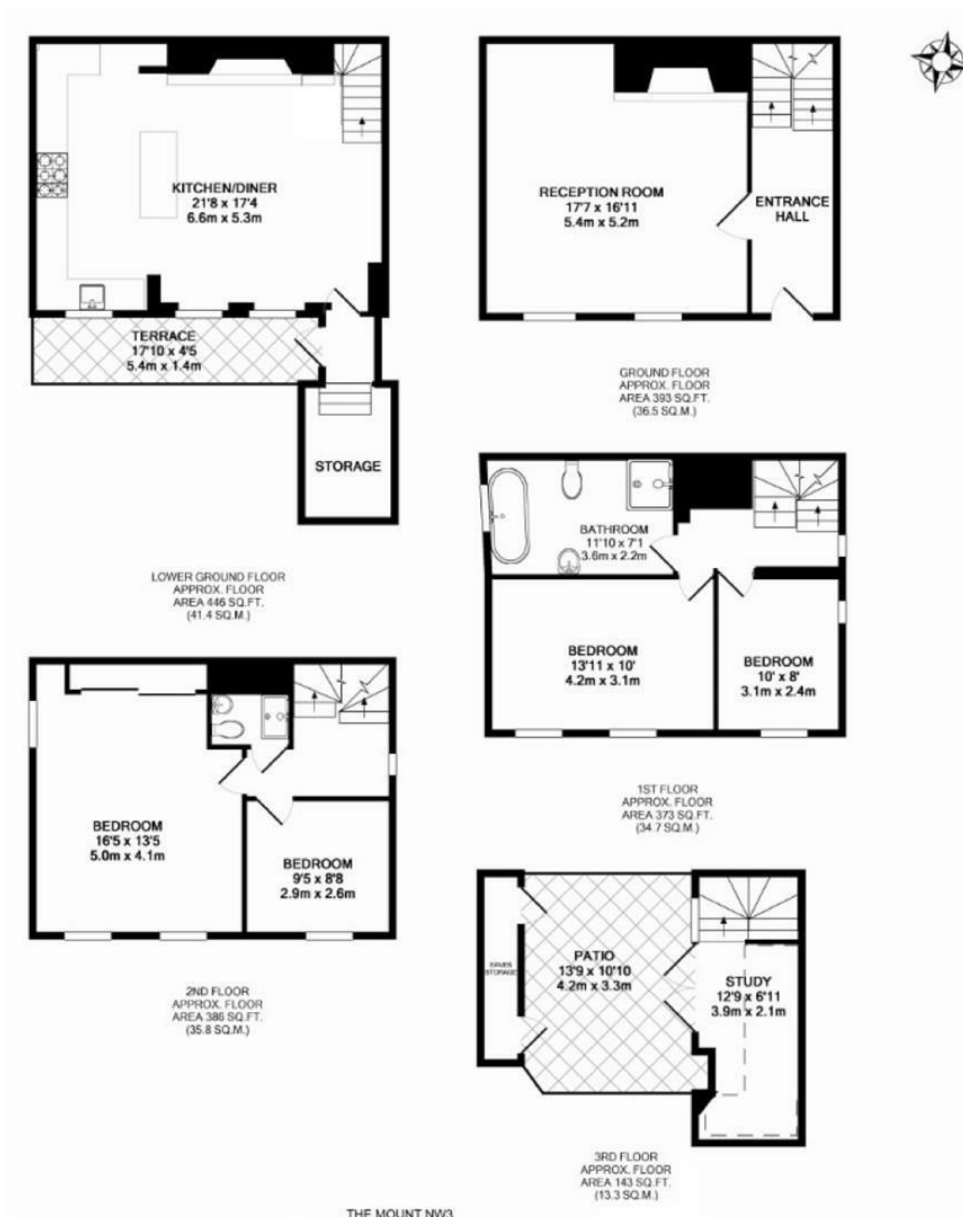

41 Heath Street
Hampstead
London
NW3 6UA

We would be delighted to tell you more
020 7431 4488
info@wayne-silver.com

Important Notice: Wayne & Silver, its clients and any joint agents give notice that 1: They are not authorised to make or give any representations or warranties in relation to the property either here or elsewhere, either on their own behalf or on behalf of their client or otherwise. They assume no responsibility for any statement that may be made in these particulars. These particulars do not form part of any offer or contract and must not be relied upon as statements or representations of fact. 2: Any areas, measurements or distances are approximate. The text, photographs and plans are for guidance only and are not necessarily comprehensive. It should not be assumed that the property has all necessary planning, building regulation or other consents and Wayne & Silver have not tested any services, equipment or facilities. Purchasers must satisfy themselves by inspection or otherwise.