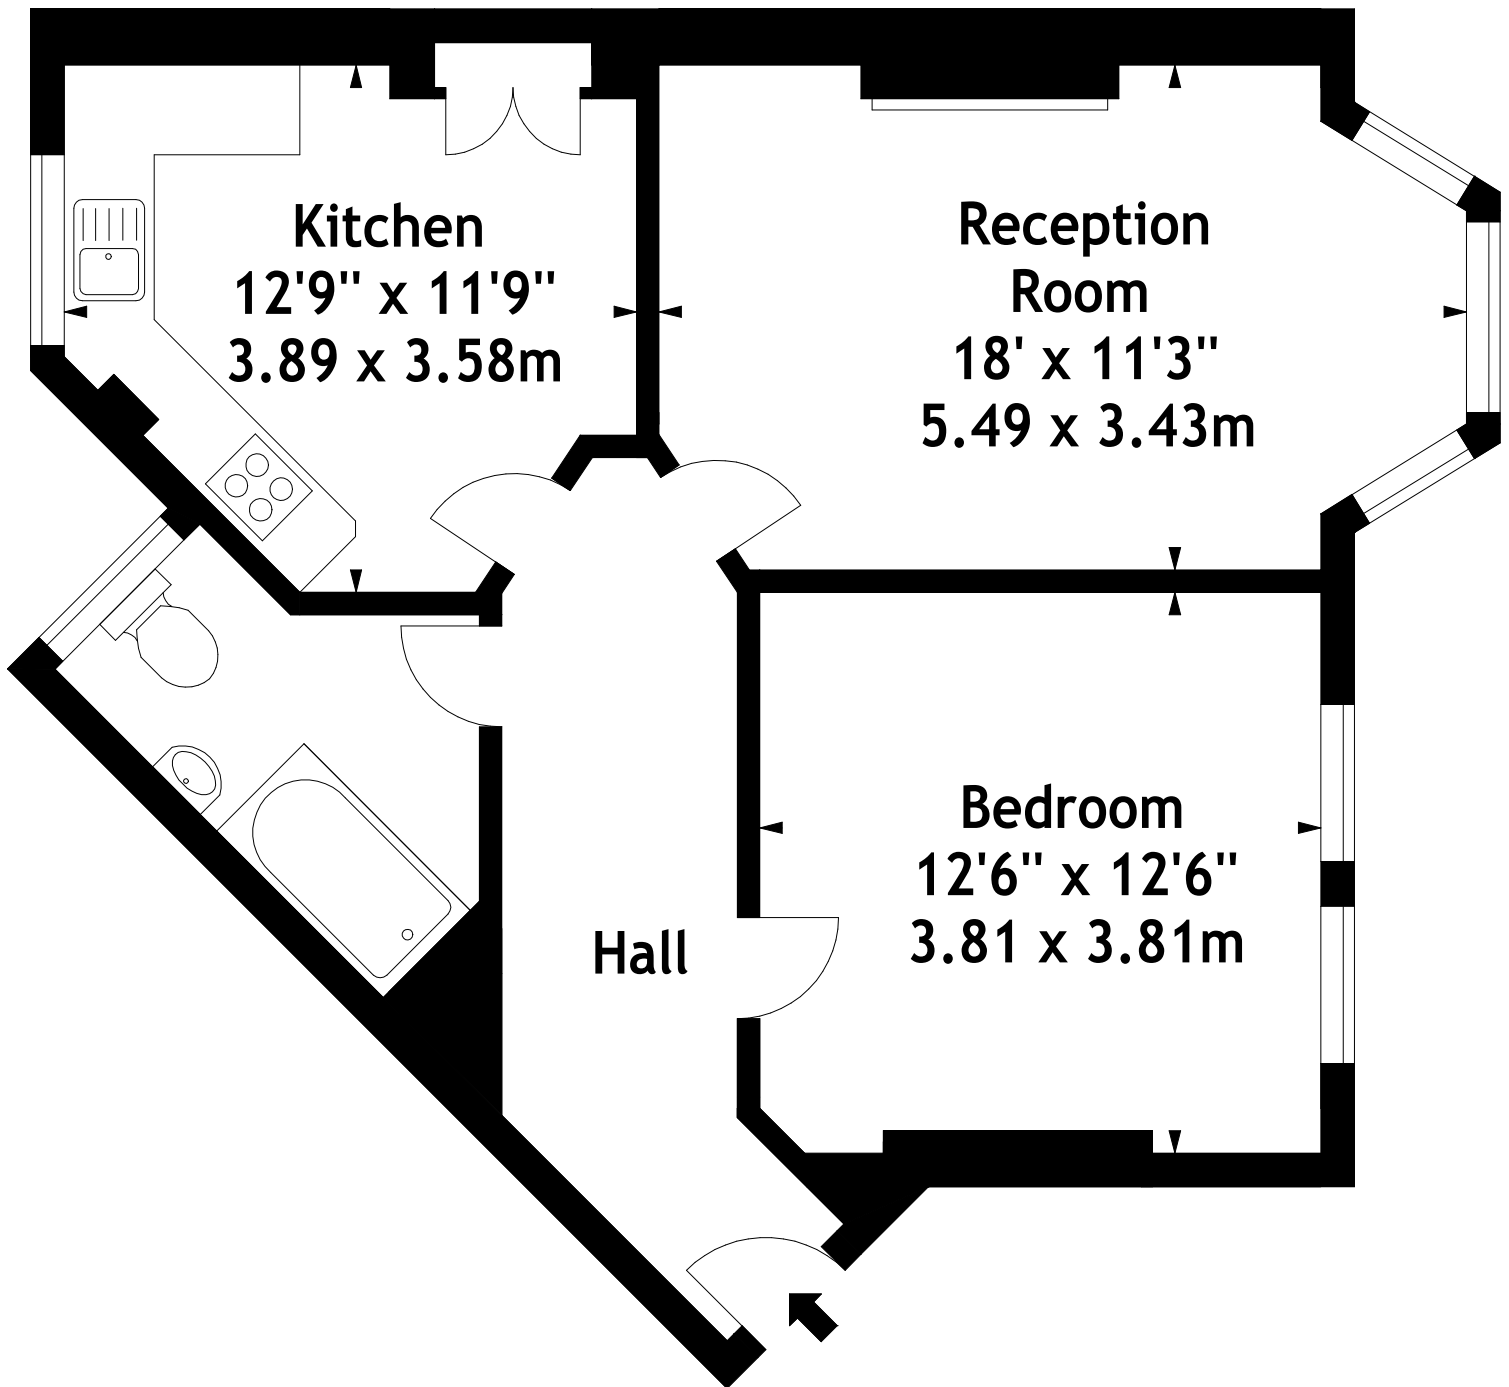

Addison Park Mansions, W14
Approx. Gross Internal Area
649 Sq Ft - 60.29 Sq M

Raised Ground Floor

Measured in accordance with RICS guidelines. Every attempt is made to ensure accuracy, however all measurements are approximate.

This floor plan is for illustrative purposes only and is not to scale.

© Datography Ltd 2016

Photographs * Floorplans * Virtual Tours
Tel: 0845 643 4401 www.datography.com