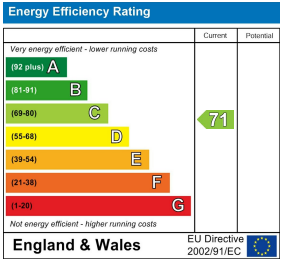

1 Nicholas Mews
Nelson Street, Norwich, NR2 4DW
£495

1 Nicholas Mews, Nelson Street, Norwich, NR2 4DW

Double Room available at Nicholas Mews for immediate occupancy.

Area Map

Floor Plan

Energy Efficiency Graph